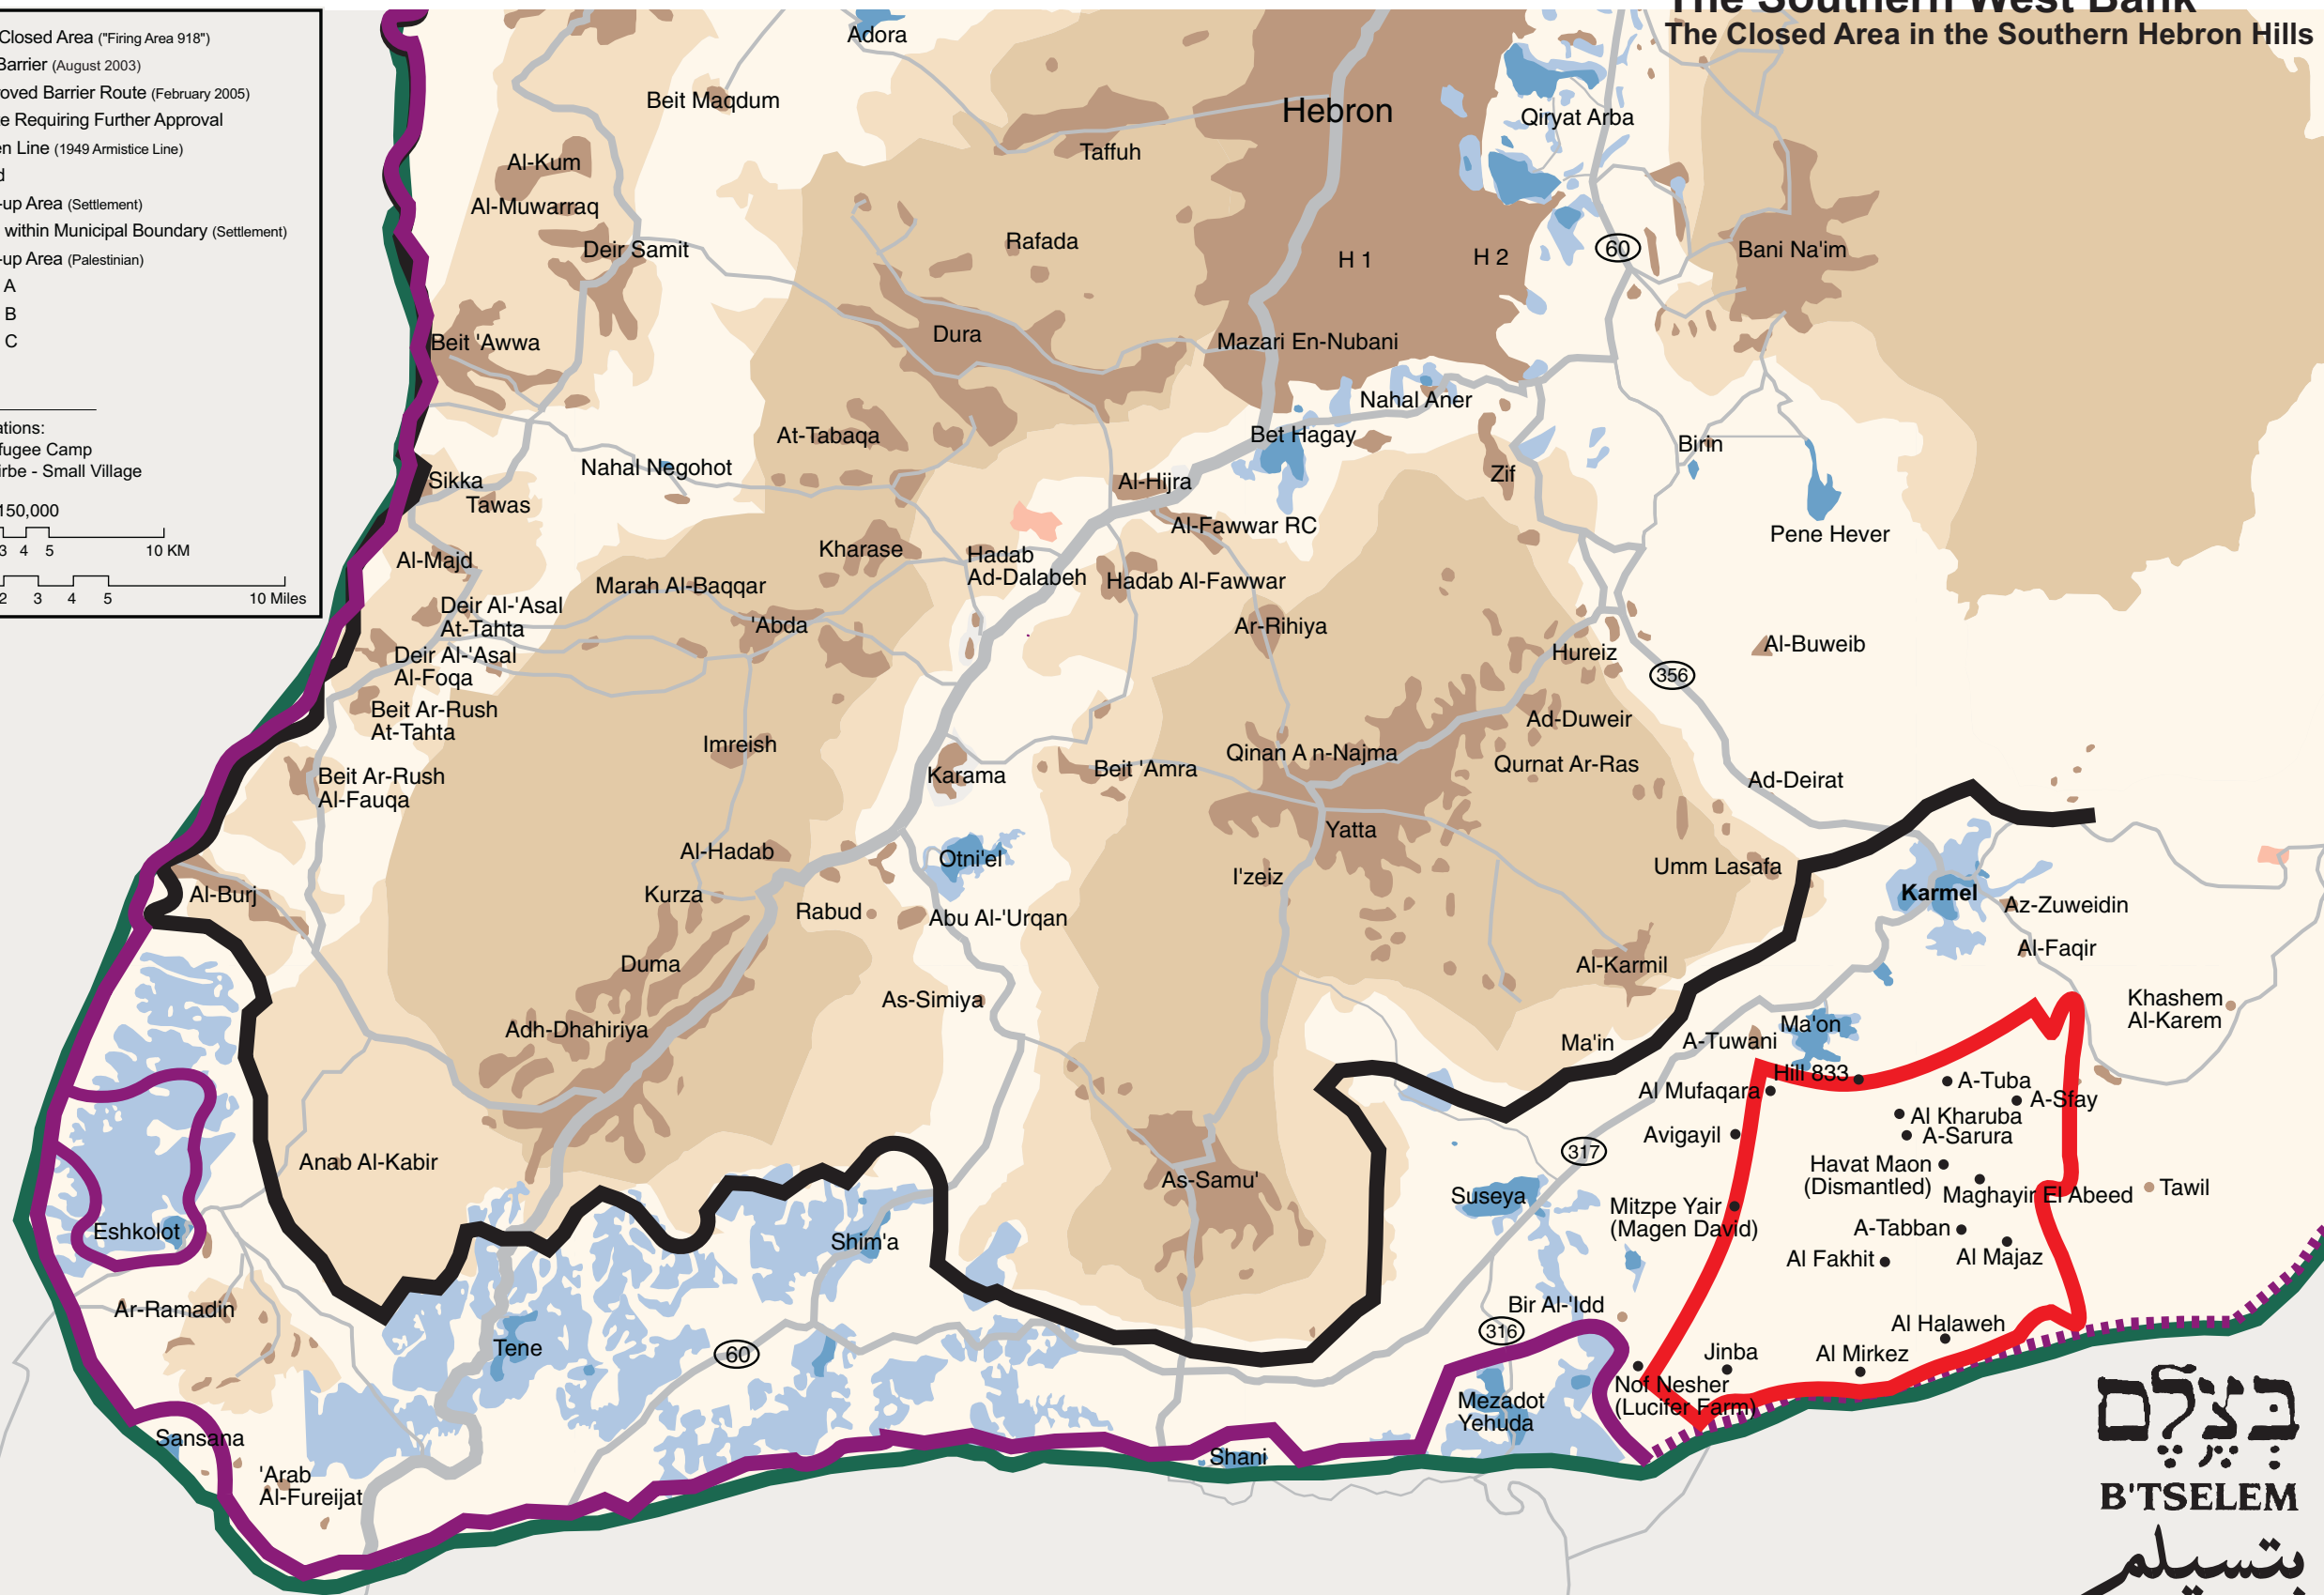

# The Southern West Bank

## The Closed Area in the Southern Hebron Hills

— The Closed Area ("Firing Area 918")  
— Old Barrier (August 2003)  
— Approved Barrier Route (February 2005)  
- - - Route Requiring Further Approval  
— Green Line (1949 Armistice Line)  
— Road  
■ Built-up Area (Settlement)  
■ Area within Municipal Boundary (Settlement)  
■ Built-up Area (Palestinian)  
■ Area A  
■ Area B  
■ Area C

Abbreviations:  
 RC - Refugee Camp  
 Kh. - Khirbe - Small Village

Scale 1:150,000  
 0 1 2 3 4 5 10 KM  
 0 1 2 3 4 5 10 Miles

ב'תסלם  
 B'TSELEM  
 בתסילם