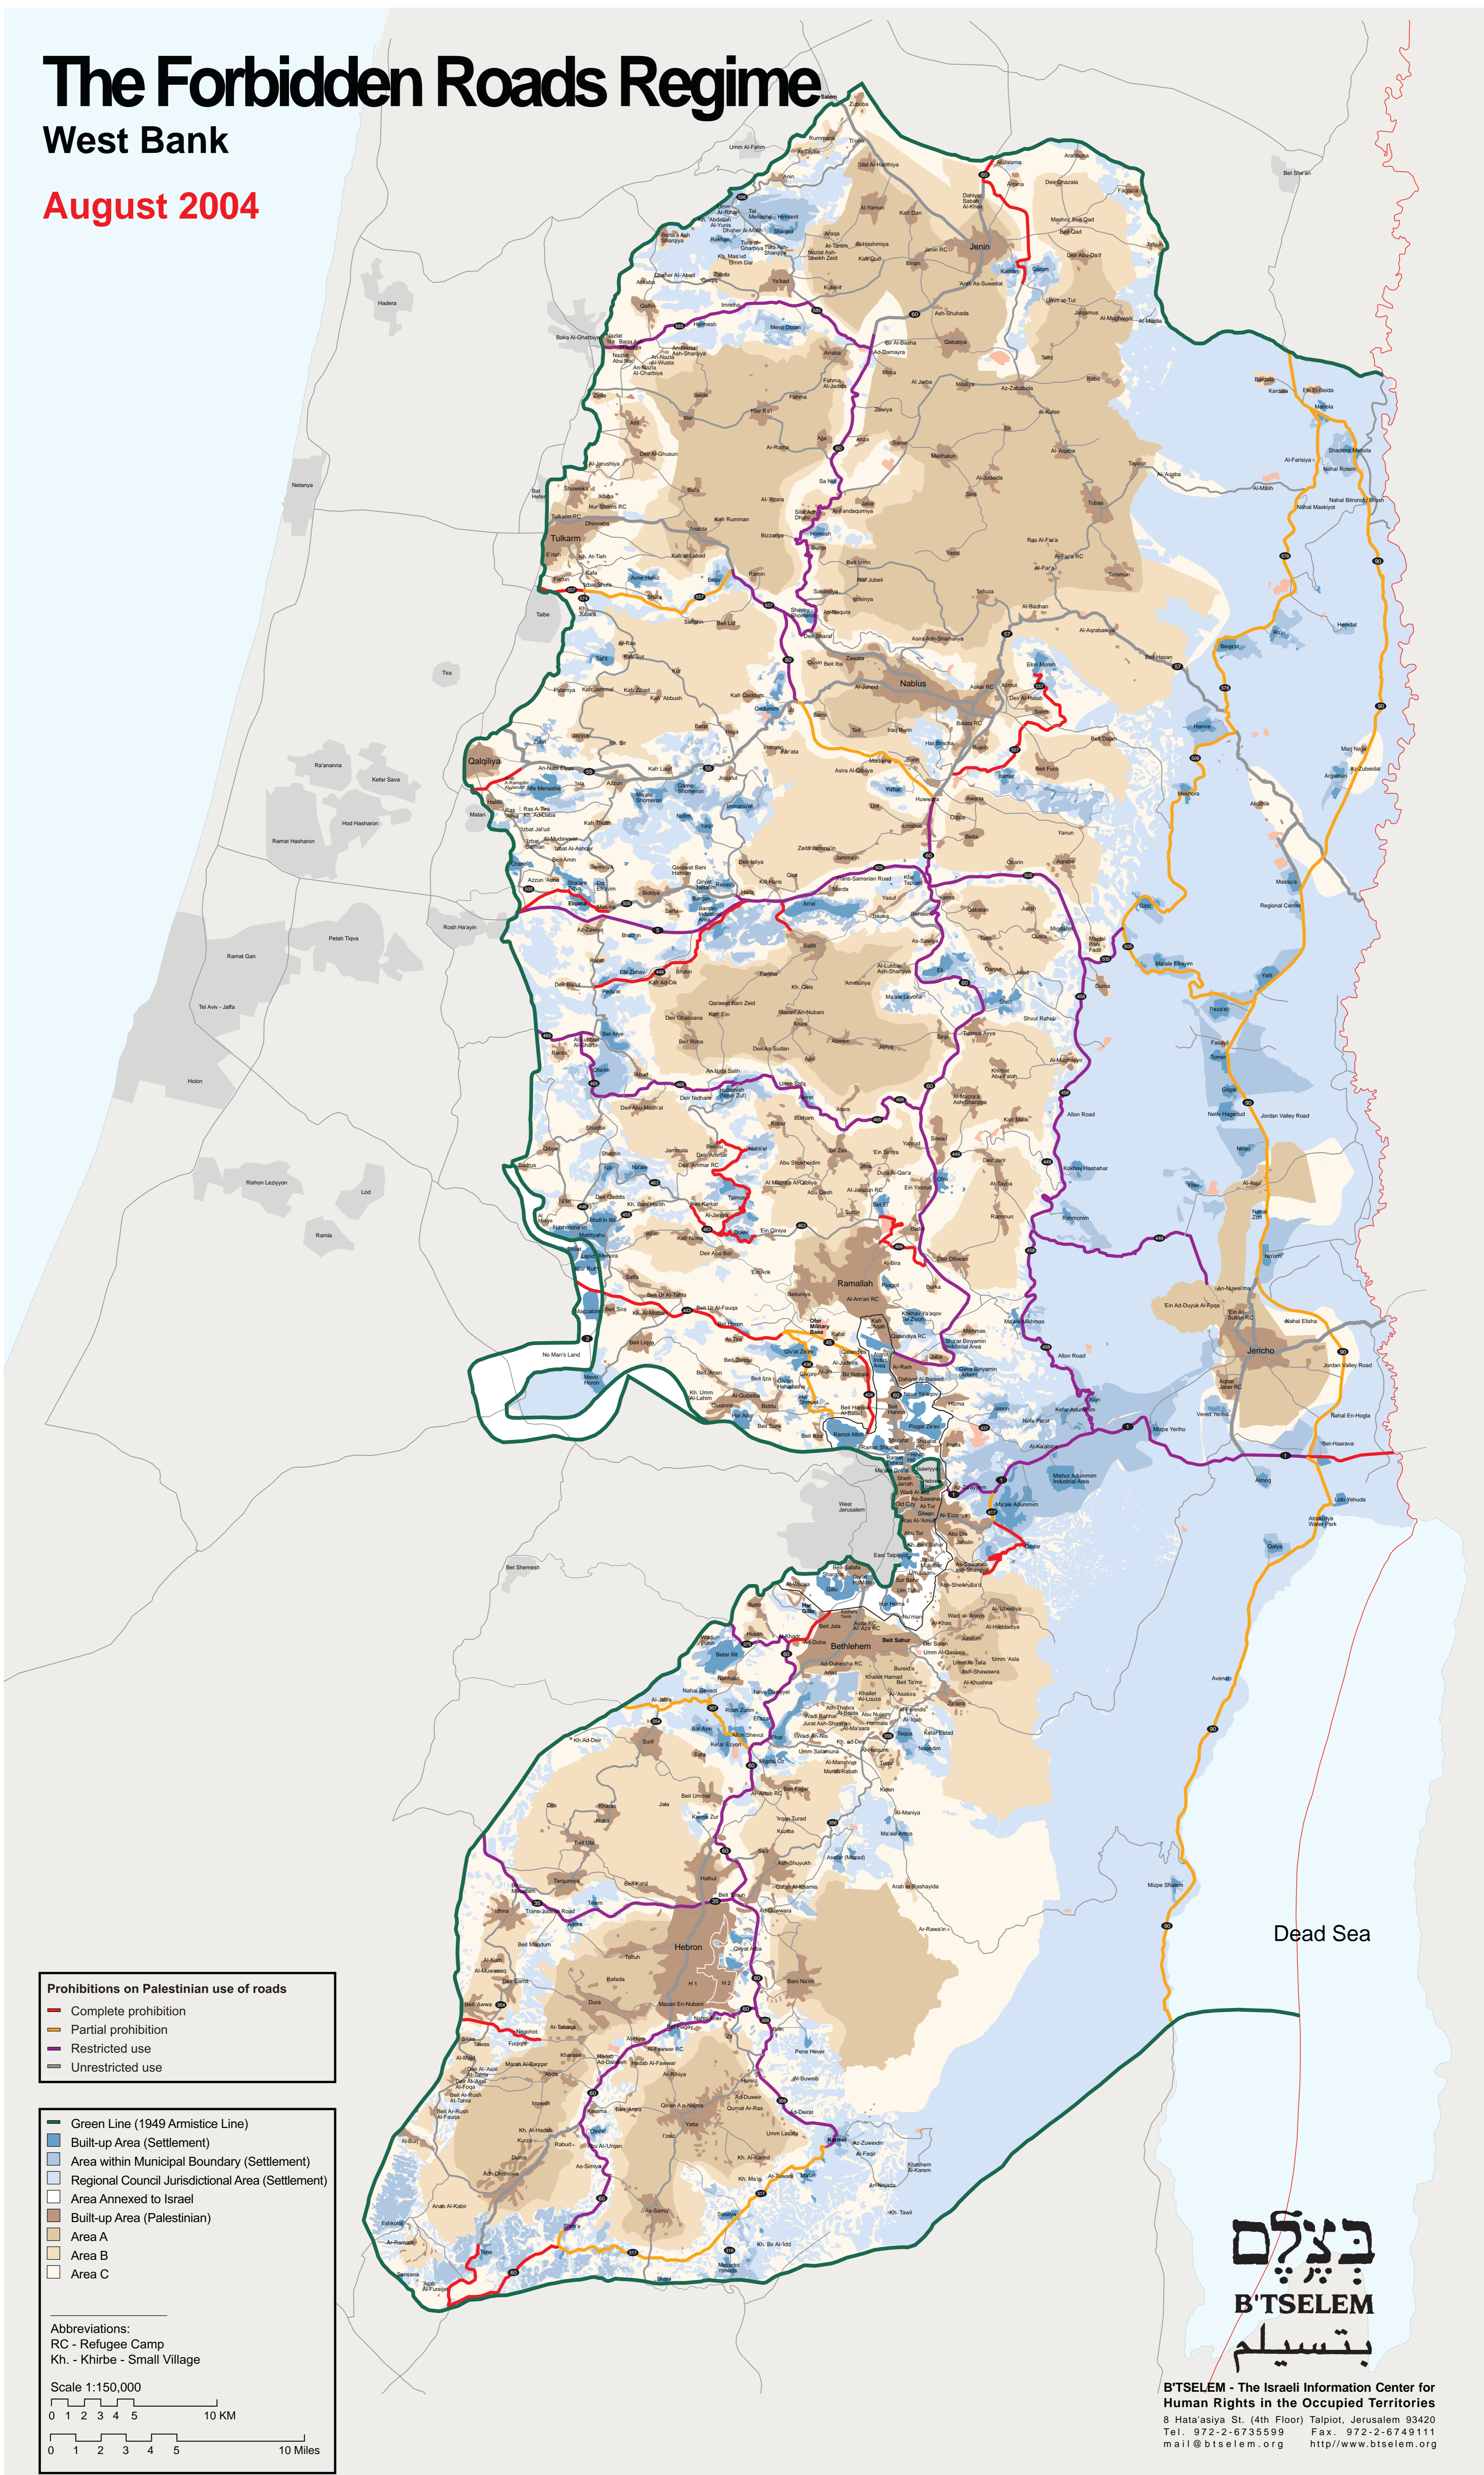

# The Forbidden Roads Regime

West Bank

August 2004

**Prohibitions on Palestinian use of roads**

- Complete prohibition
- Partial prohibition
- Restricted use
- Unrestricted use

Green Line (1949 Armistice Line)  
Built-up Area (Settlement)  
Area within Municipal Boundary (Settlement)  
Regional Council Jurisdictional Area (Settlement)  
Area Annexed to Israel  
Built-up Area (Palestinian)  
Area A  
Area B  
Area C

Abbreviations:  
RC - Refugee Camp  
Kh. - Khirbe - Small Village

Scale 1:150,000

0 1 2 3 4 5 10 KM

0 1 2 3 4 5 10 Miles

**ב'תסלם**  
**B'TSELEM**  
**ב'תסלם**

B'TSELEM - The Israeli Information Center for Human Rights in the Occupied Territories  
8 Hata'asiya St. (4th Floor) Talpote, Jerusalem 93420  
Tel. 972-2-6735599 Fax. 972-2-6749111  
mail@btselem.org http://www.btselem.org